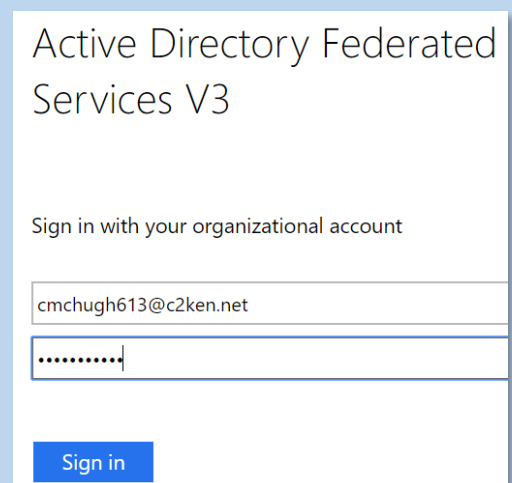

How to Access Google Drive Directly instead of via My School

1 Go to www.drive.google.com or install the **Drive app** on your phone or tablet

2 Enter your **C2k username** in jbloggs123@c2ken.net format

3 Enter your **C2k username** a second time in jbloggs123@c2ken.net format and your **usual C2k password**

4 Google Drive will launch