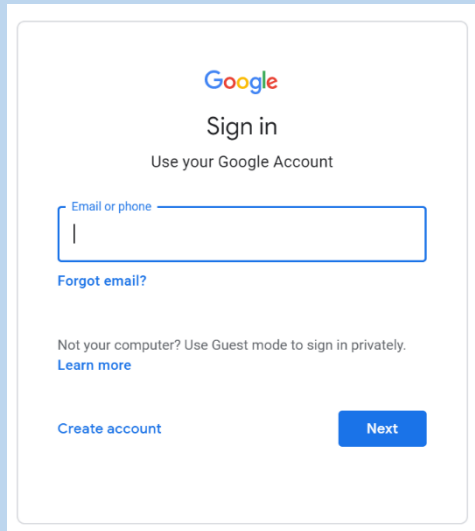

How to Access Google Drive Directly instead of via My School

1 Go to www.drive.google.com or install the **Drive app** on your phone or tablet

2 Enter your **C2k username** in jbloggs123@c2ken.net format